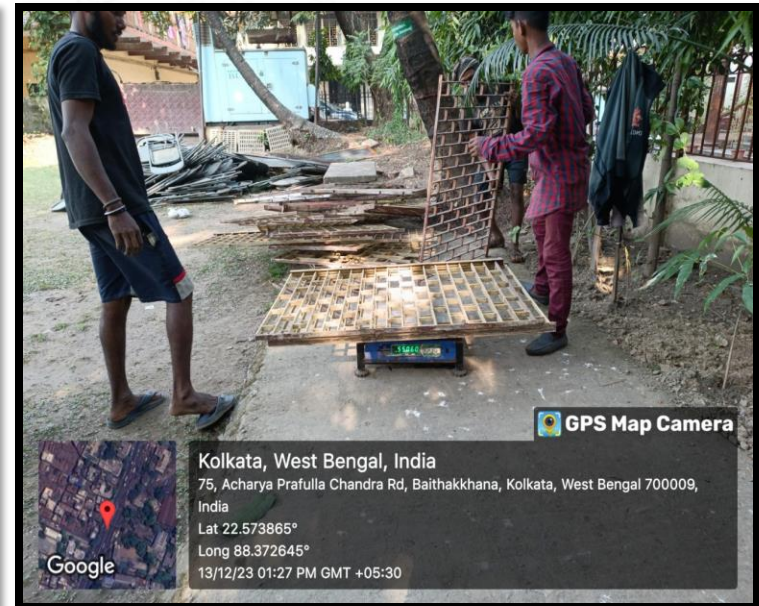

Geo tagged photographs of provisions for Waste Management

MEASURES FOR WASTE MANAGEMENT

Waste disposal to Recycling Agency

Hands-on Composting from kitchen waste collected from Canteen and Hostel

Colour coded dustbins for waste matter segregation

Kolkata, West Bengal, India
Victoria College Institution, 78B, Acharya Prafulla Chandra
Rd, Baithakkhana, Kolkata, West Bengal 700009, India
Lat 22.574844° Long 88.372881°
30/01/25 11:25 AM GMT +05:30

Water Recycling- Rain water collected and reused for watering plants.