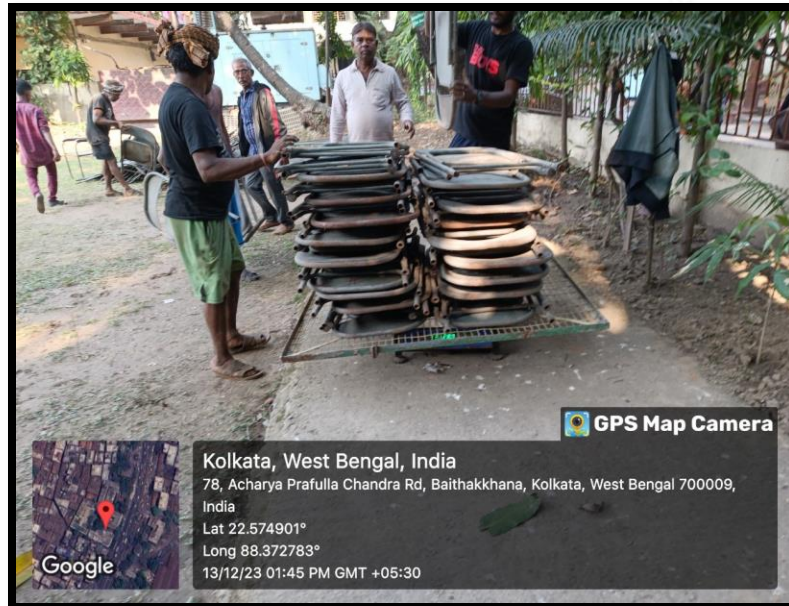

Geo tagged photographs of provisions for Waste Management

MEASURES FOR WASTE MANAGEMENT